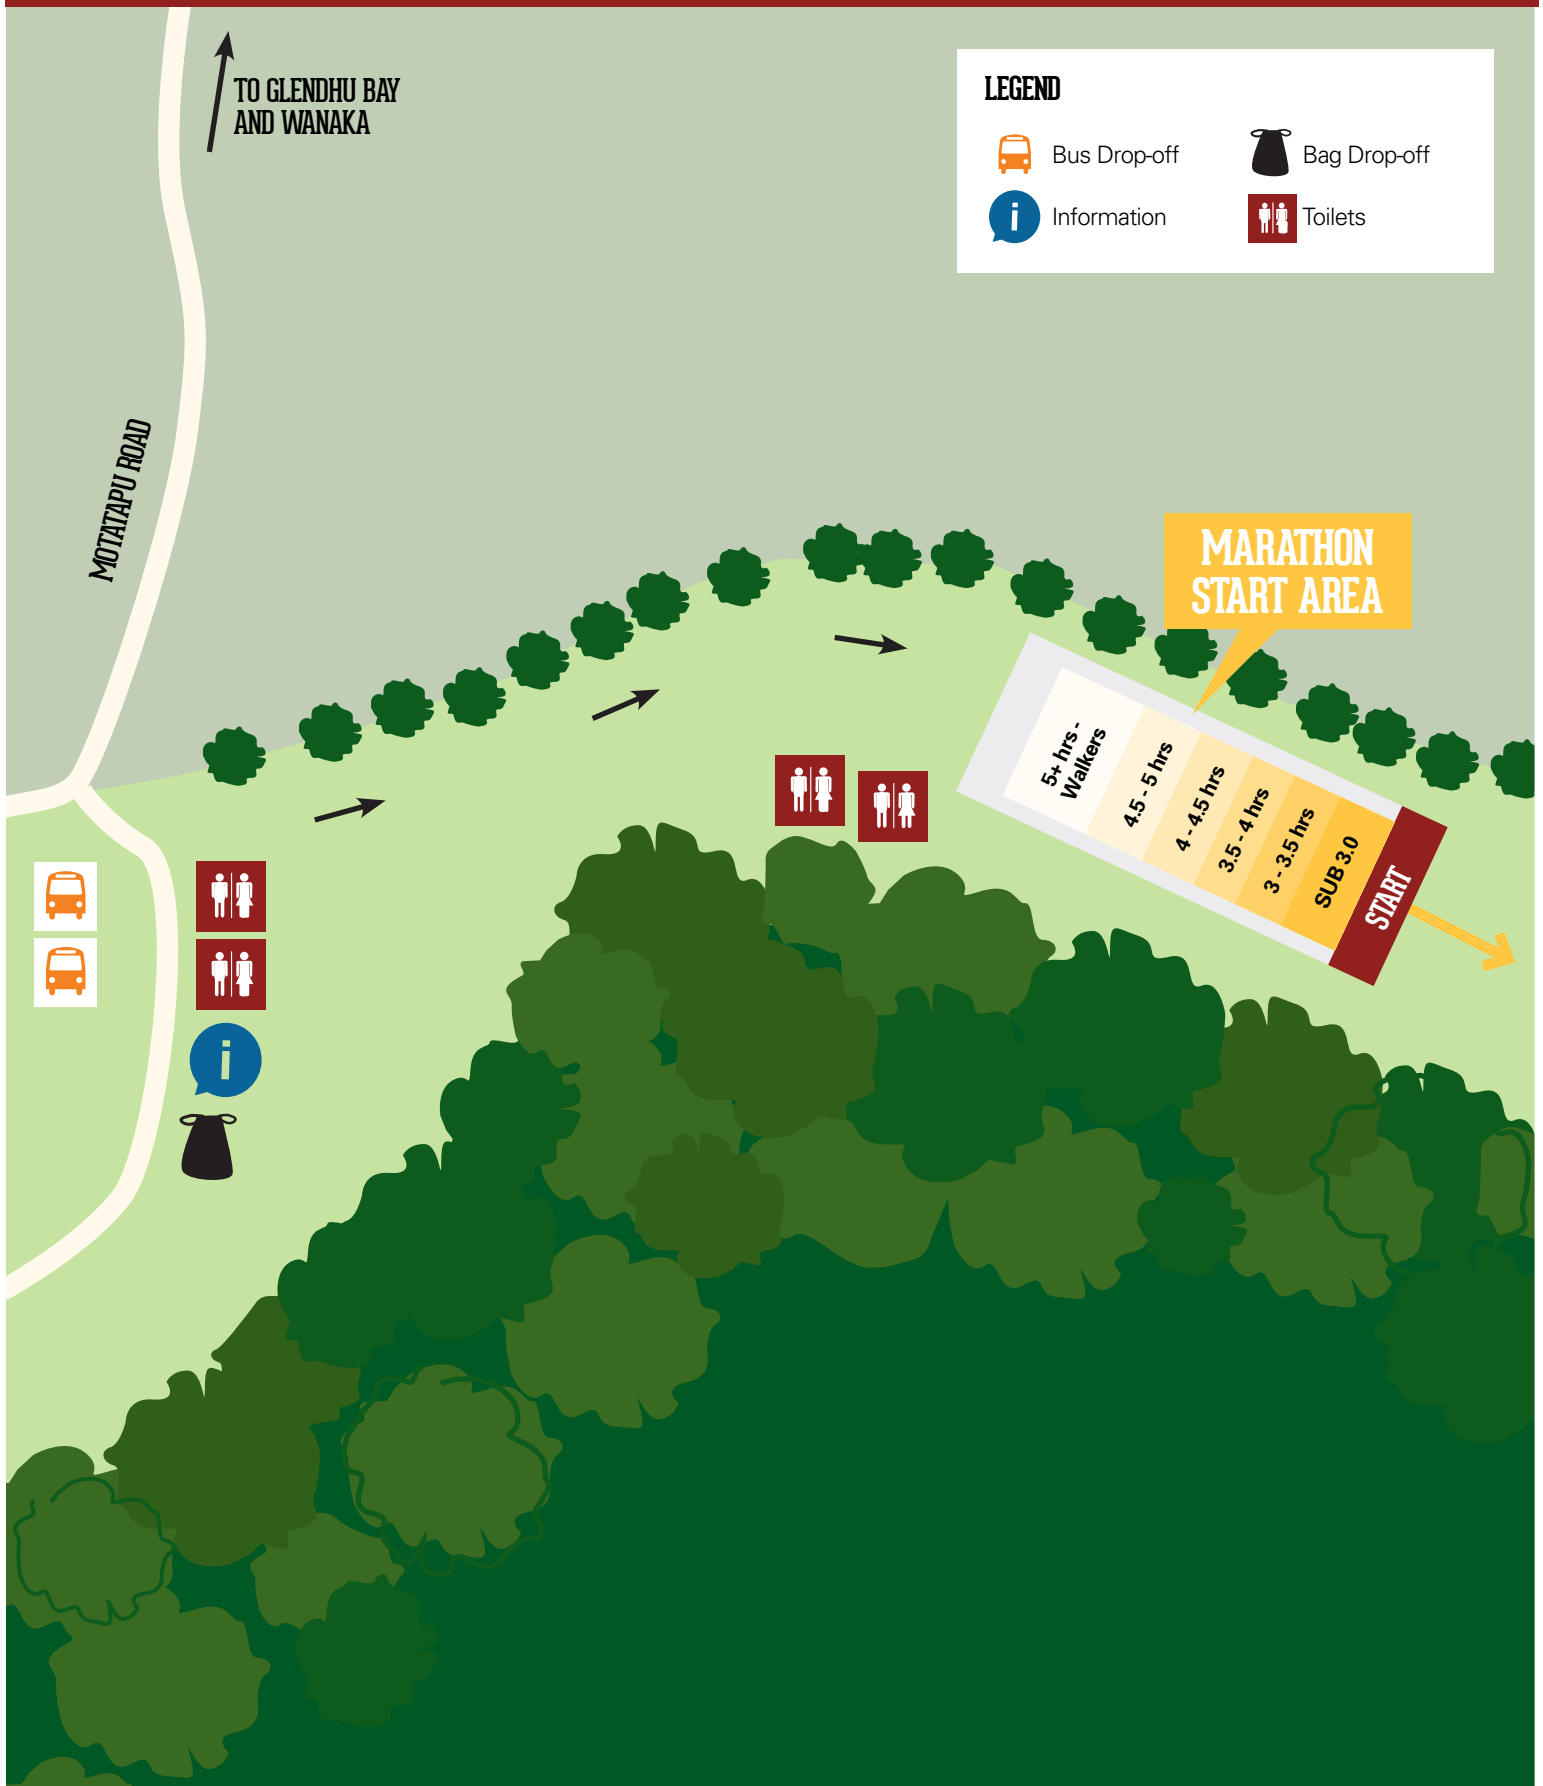

MARATHON START LINE: MOTATAPU STATION

LEGEND

- Bus Drop-off
- Bag Drop-off
- Information
- Toilets